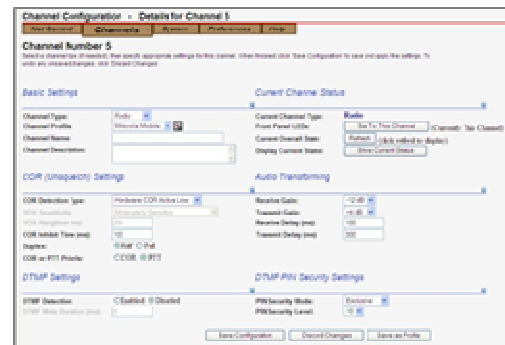

Web Browser-Based Configuration