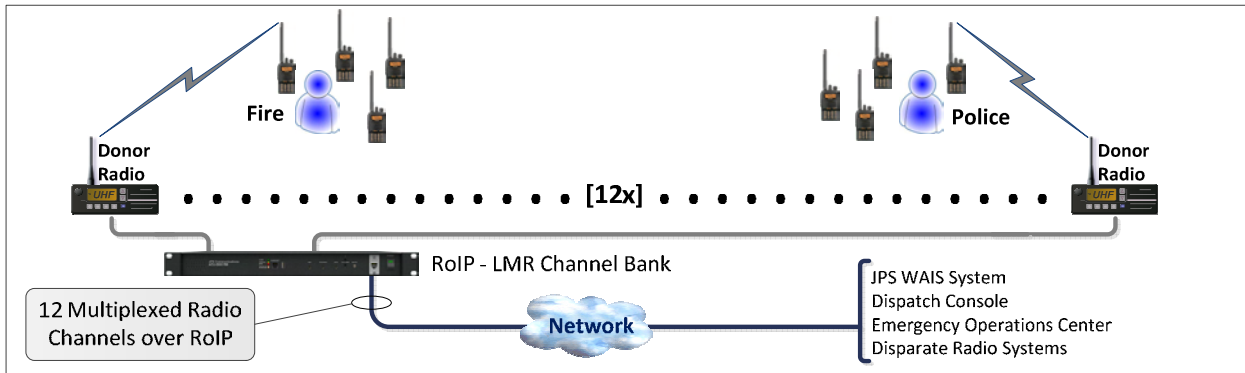

ACU ROIP – LMR Channel Bank

Overview –

- Seamless Radio over IP interfaces for as many as 12 radios
- Uses RoIP to extend radio infrastructure over IP networks for connectivity to:
 - Dispatch Centers
 - Console Resources
 - Emergency Operation Centers
 - Disparate Radio Systems

Advantages –

- High port density – up to 12 channels in single Rack Unit (1U) high aluminum rackmount case
- Local handset can be connected to any channel – assists setup and maintenance
- Industry leading DSP technology

Past Performance –

- Built on proven ACU-5000 technology

Features/Benefits –

- 4 to 12 RoIP to LMR Channels (can be updated in the field)
- Onboard radio templates
- Web Browser-Based control and configuration
- Sophisticated DSP algorithms for improved radio interfaces
- Compatible with hundreds of standard ACU Radio Interface Cables
- Front and Rear LAN Ethernet Connections (RJ-45)
- Extend and connect communications systems via existing network infrastructure
- Allows communications links that do not rely on costly leased lines or microwave sites